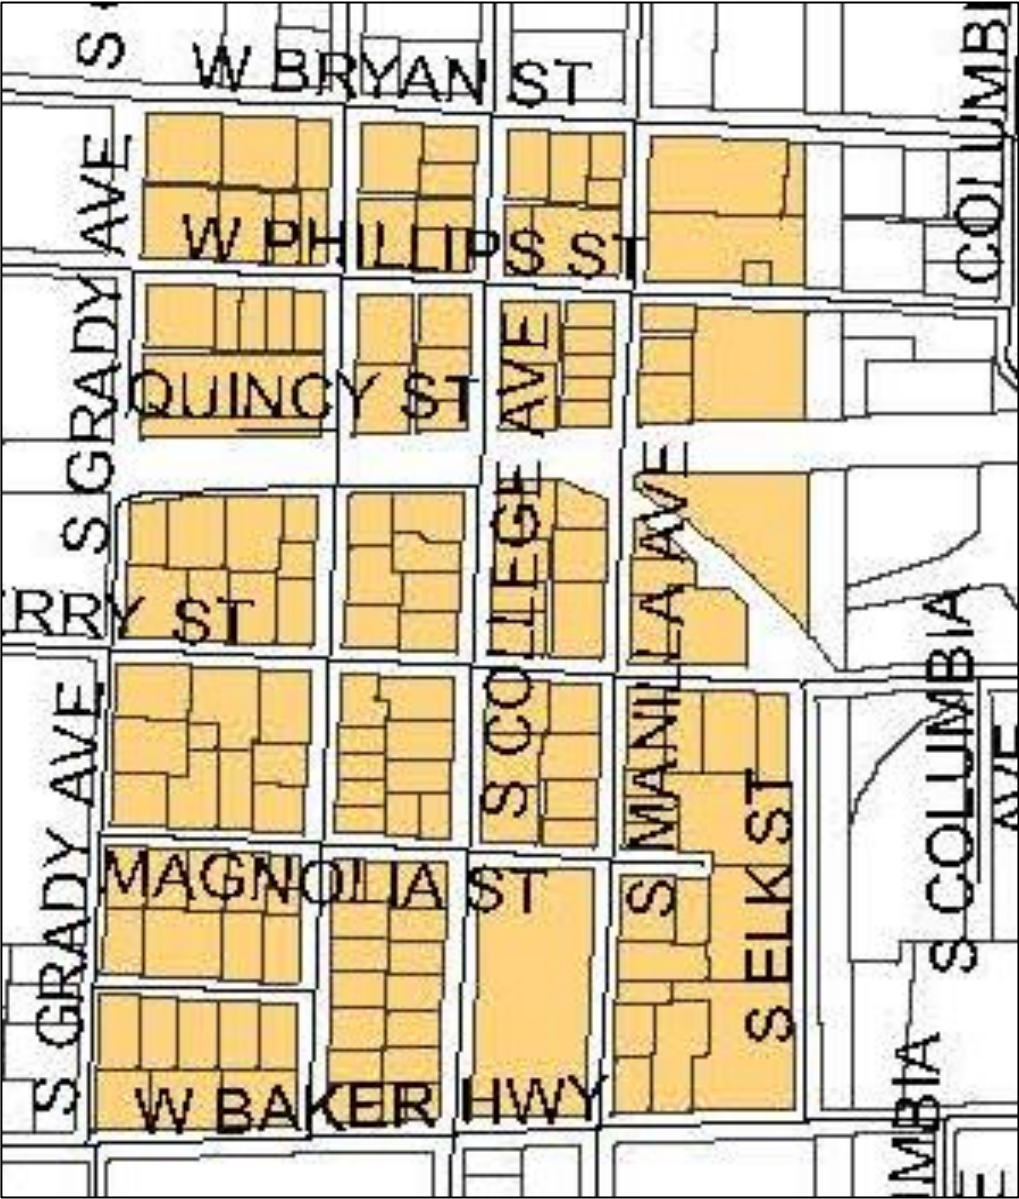

**Properties north  
of W. Irwin St.,  
south of W.  
Franklin, between  
N. Daughtry Ave.  
and N. Elk St.**

*Established October 2021*

**Properties north of Pine  
St., south of E. Ross St.,  
between S. Pearl Ave. and  
S Gaskin Ave.**

*Established October 2021*

**Properties north of  
W. Baker Hwy., south  
of W Bryan St.,  
between S. Grady  
Ave., and S. Elk St.**

*Established October 2021*

# Properties north of E Baker Hwy, south of Spooner Rd., between Lakeview Ave. and Lupo Ln.

*Established October 2021*